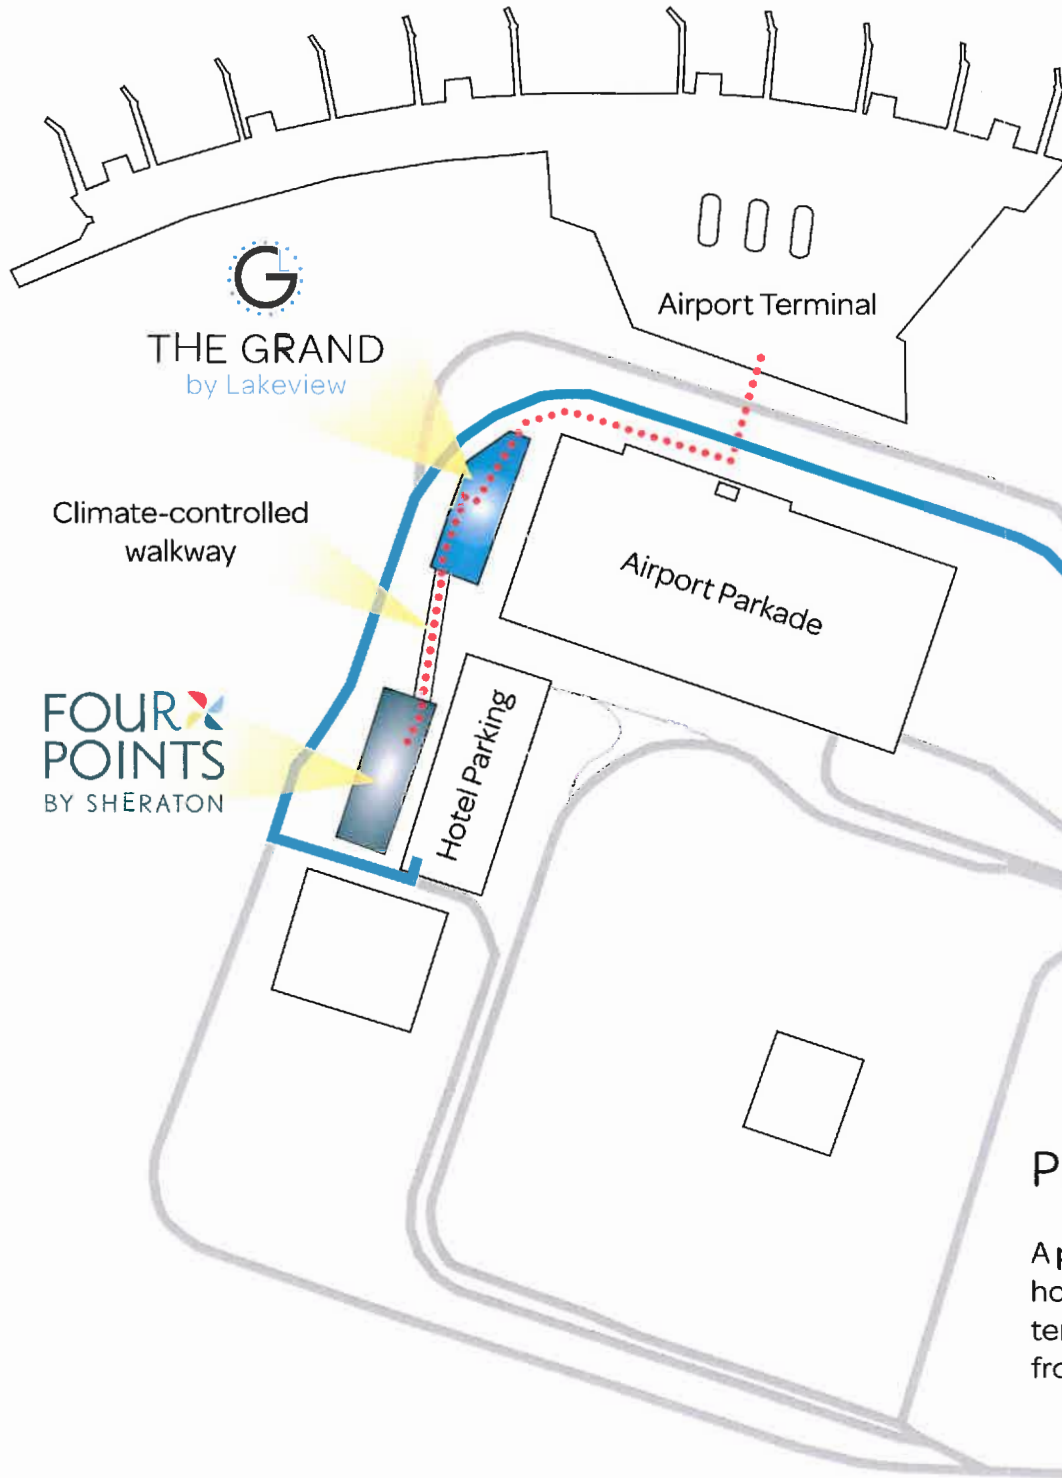

# Parking Map

 To hotel parking for overnight and meetings.

 Walking directions between hotels and Winnipeg Airport Terminal.

Take lane marked

Take lane marked

Wellington Ave

## PLEASE NOTE:

A **parking pass** is required for access to hotel parking. Park in the hotel driveway temporarily and get one from your front desk.